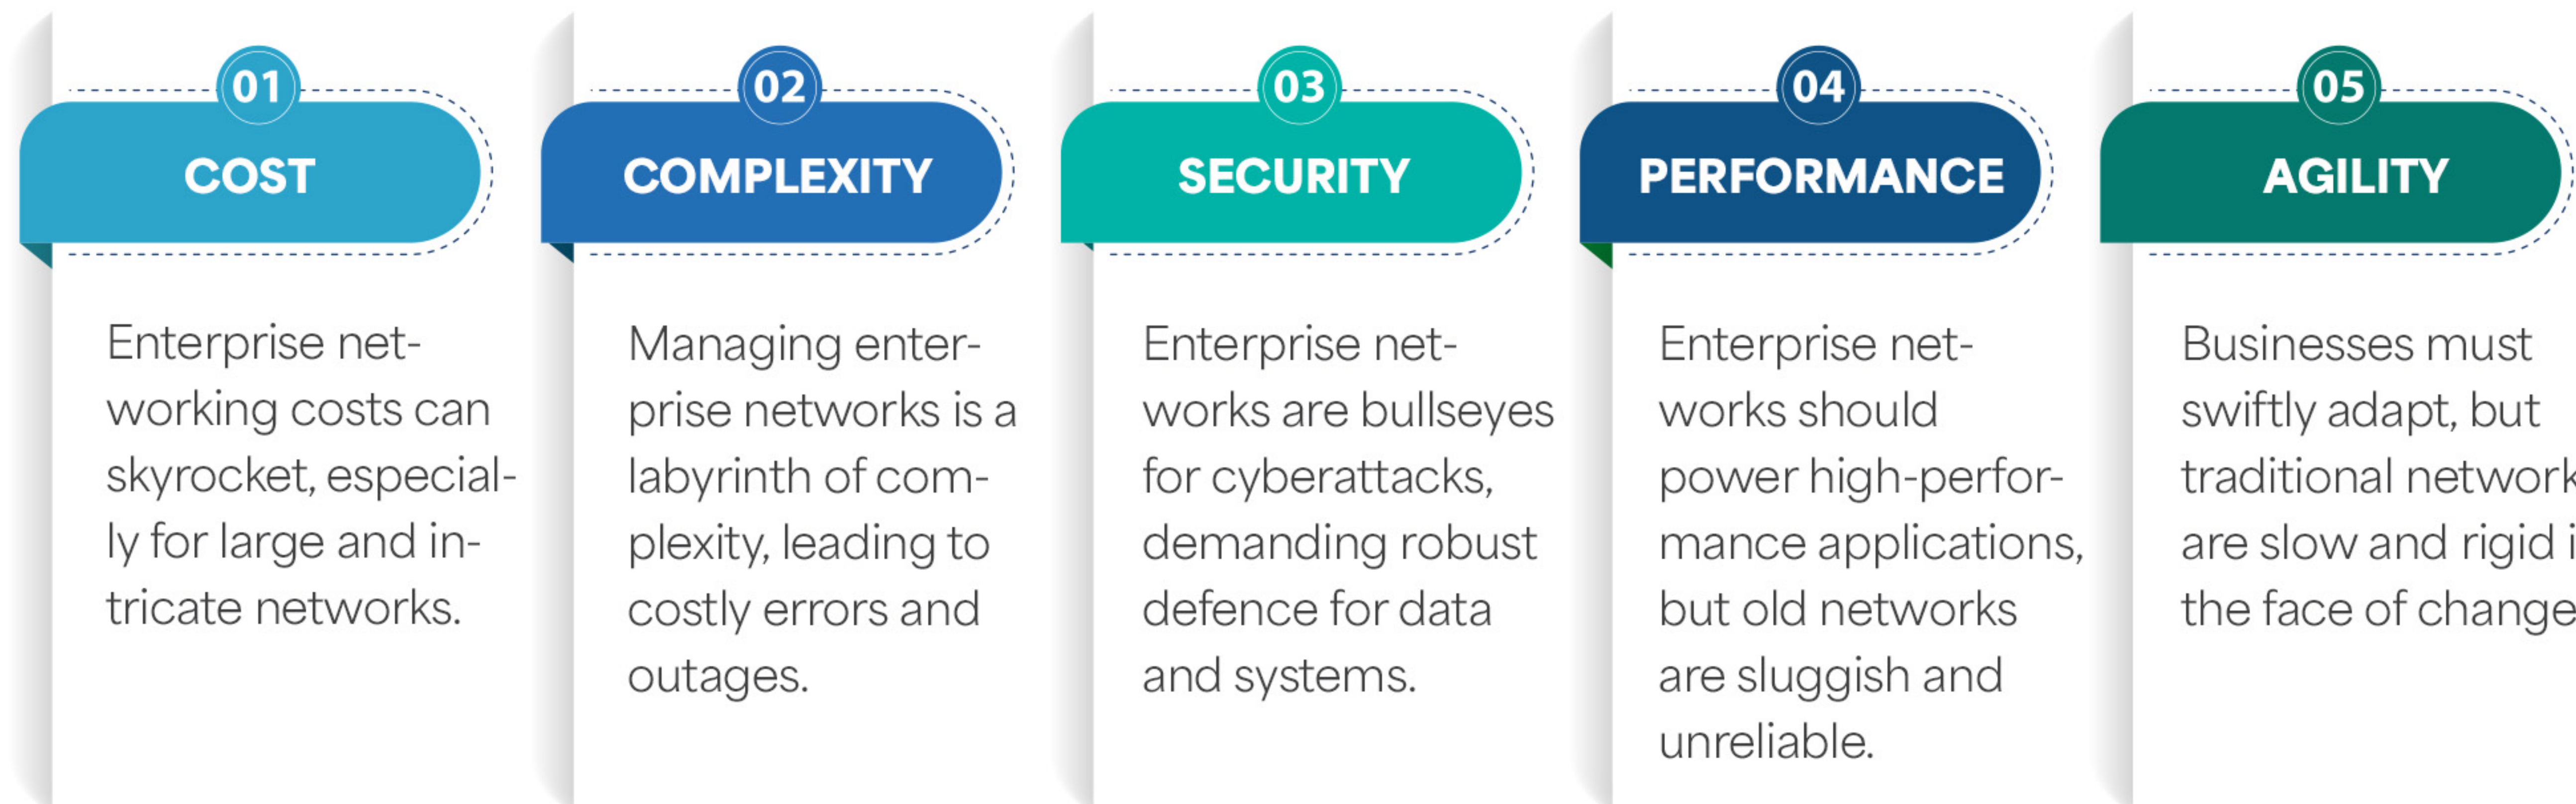

Key Challenges and Pain Points in Enterprise Networking

In this rapidly evolving landscape, your organization needs a WAN solution that can adapt, grow, and keep pace with your business. At CelerityX, we offer a transformative solution with OneX. Say goodbye to the limitations of MPLS and embrace a WAN that empowers your business for the digital age.

Data and Insights: Shedding Light on the Way

This data tells a clear story – CelerityX and Cnergee's transformative SD-WAN solutions conquer network challenges, enhancing cost-efficiency, security, performance, and agility.

- ✕ **Gartner's recent survey:** A whopping **70%** of IT decision-makers say their networks lack agility to meet business needs.
- ✕ **IDC's research:** The average data breach costs a sobering **$3.86 million.**
- ✕ **VMware's discovery:** **62%** of enterprises wrestle with monthly network outages.
- ✕ **Gartner predicts:** A staggering **64%** of enterprises are set to implement SD-WAN in the next two years.
- ✕ **IDC reveals:** SD-WAN can slash WAN costs by an astonishing **50%.**
- ✕ **Cisco's revelation:** SD-WAN can supercharge network performance by a jaw-dropping **40%.**
- ✕ **VMware's findings:** SD-WAN can pare down network complexity by an astounding **50%.**

Source: Gartner, IDC, VMware, Cisco