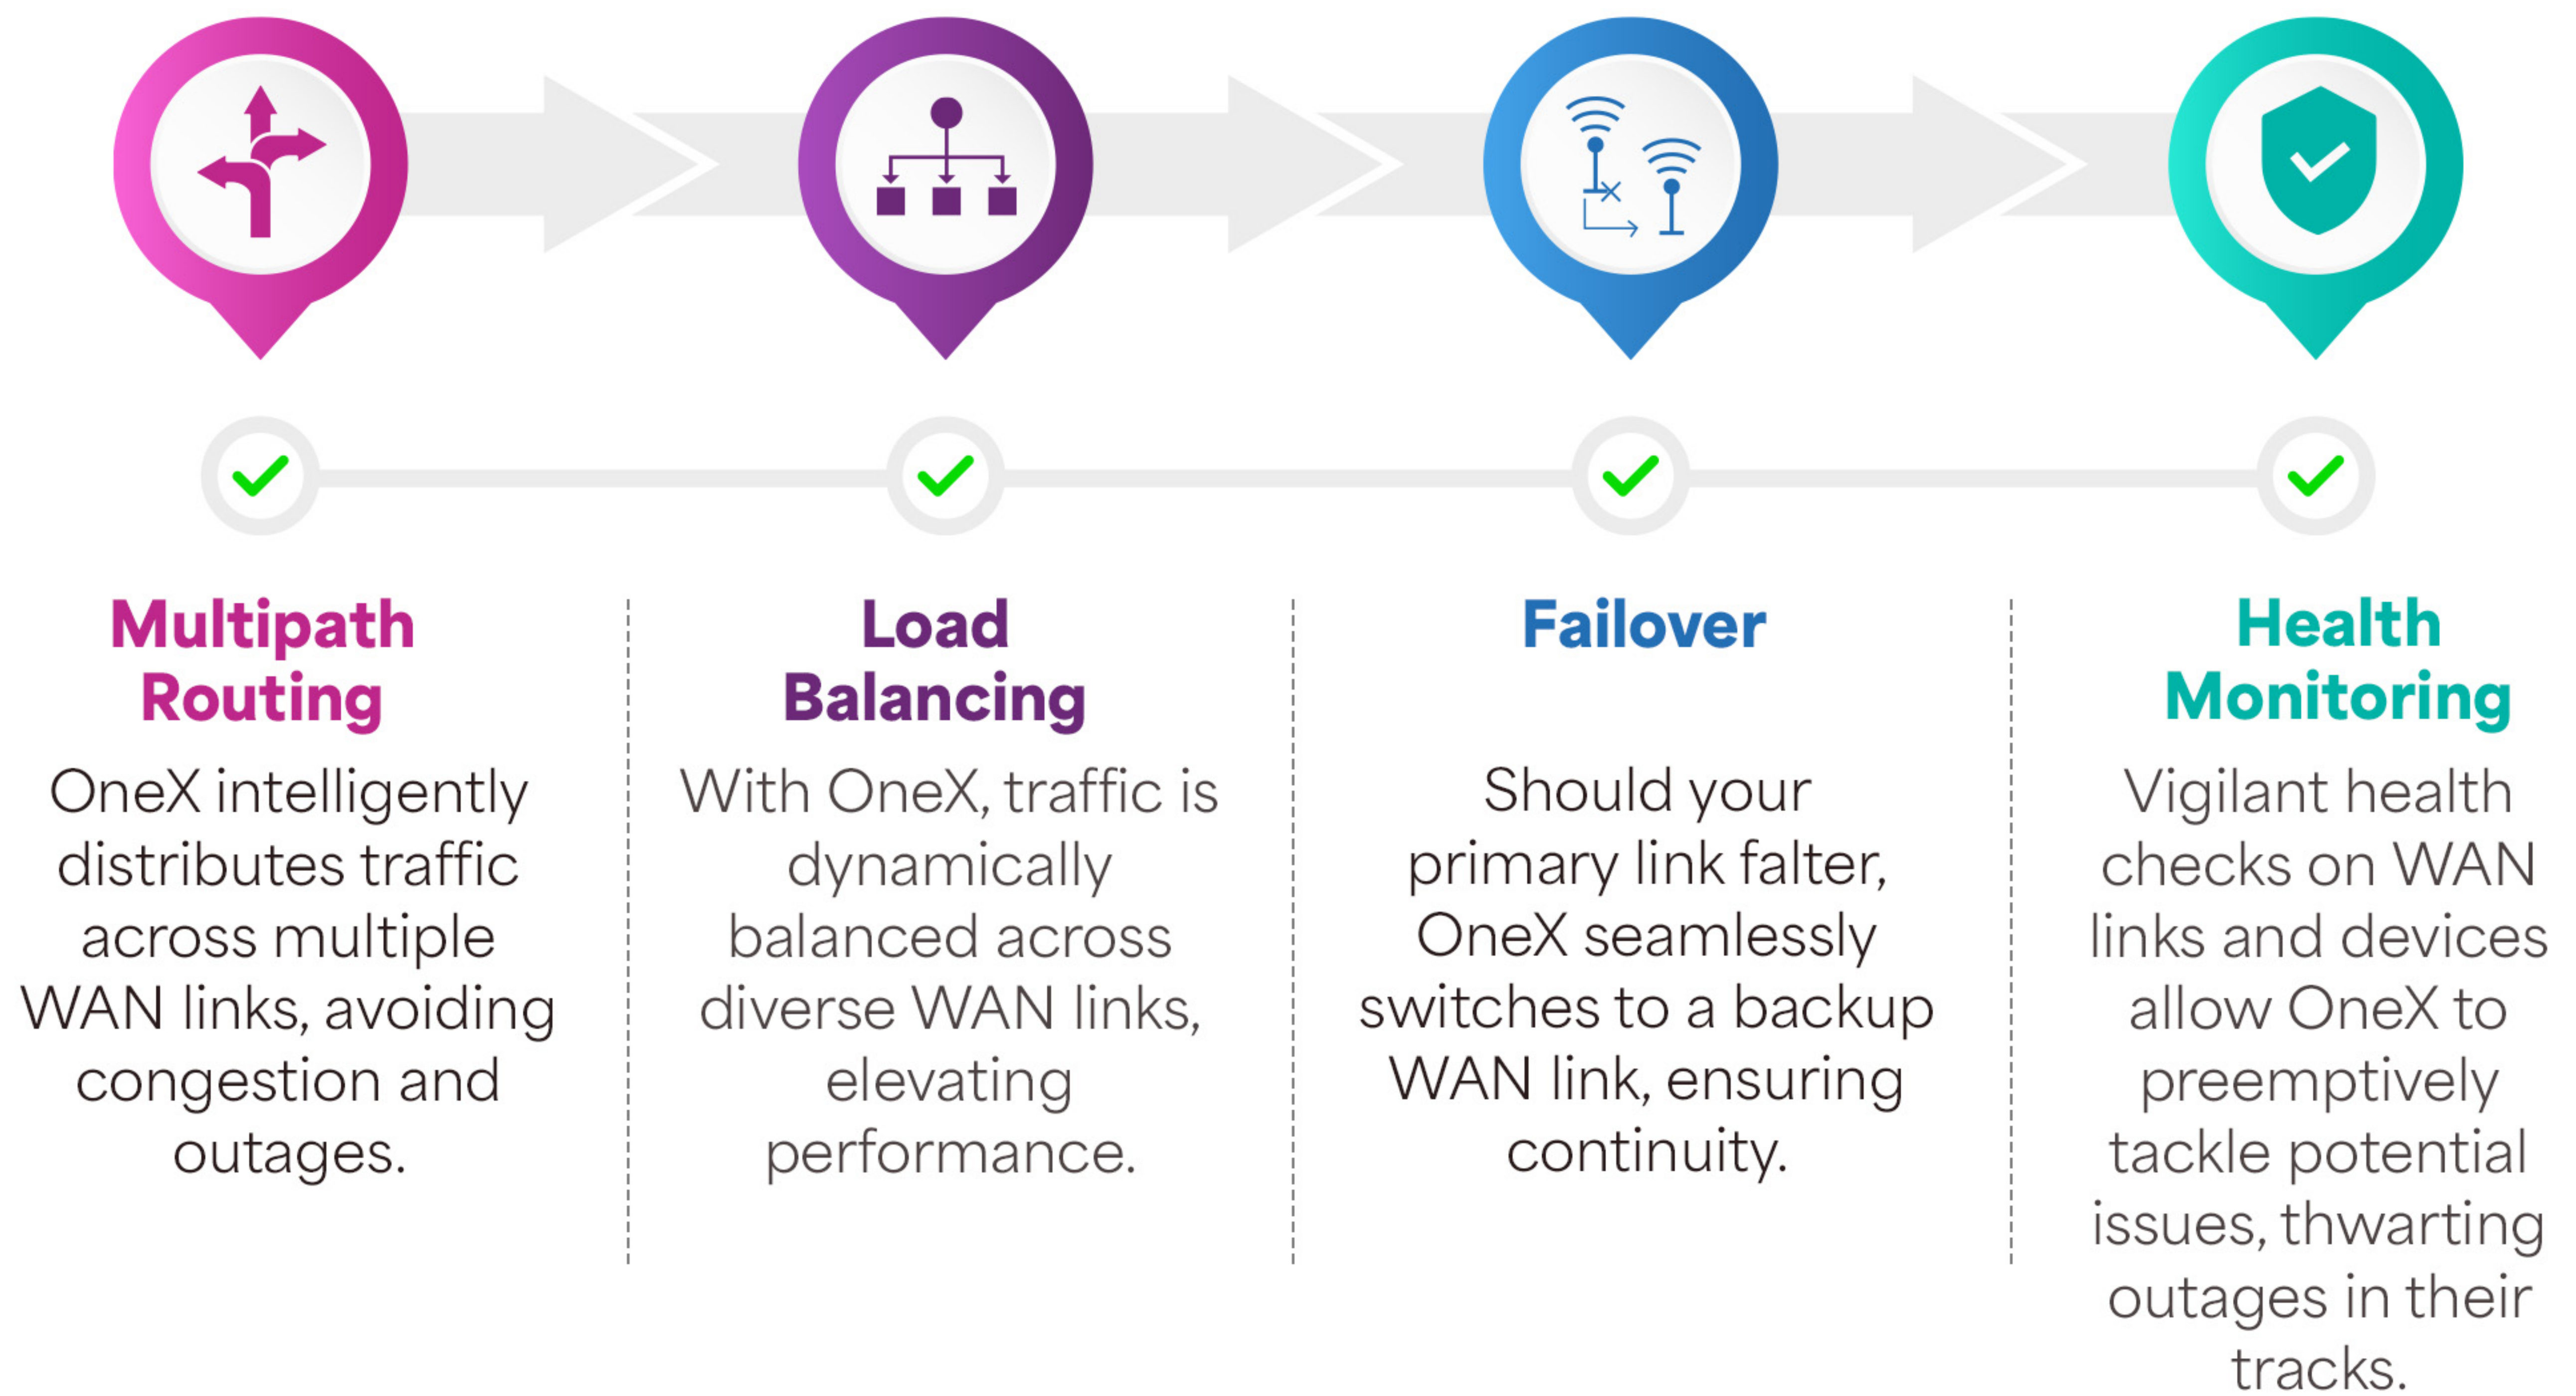

Guaranteeing Network Resilience and Uptime with OneX

At CelerityX, we recognize the absolute importance of a network that's as reliable as the sunrise. That's why we've engineered OneX with a robust arsenal of features to ensure unyielding network reliability and uptime: