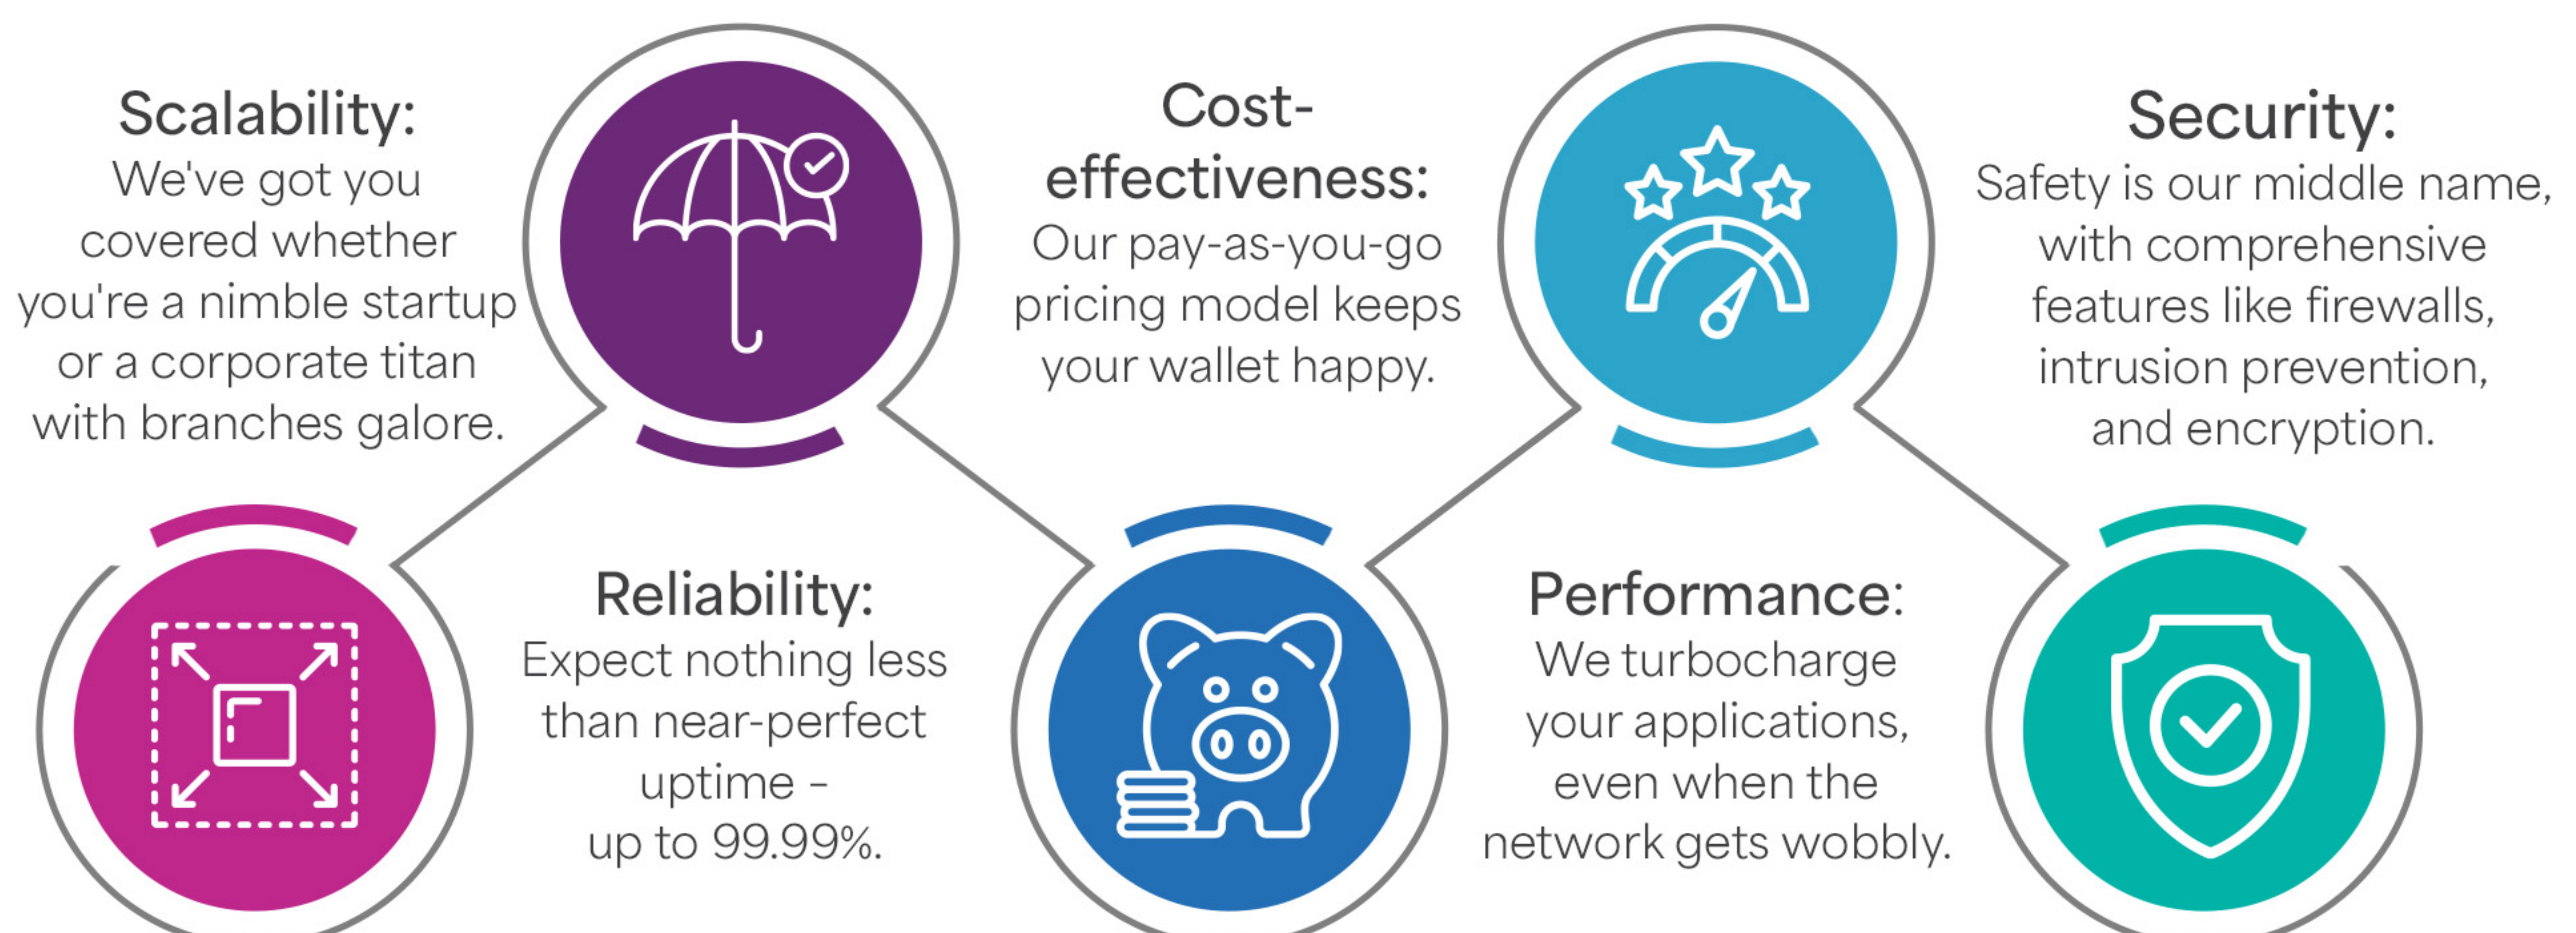

Why We Shine Brighter in the SD-WAN Universe

Navigating the Modern Business Connectivity Maze

In the digital age, as businesses transition from isolated on-premises networks to cloud-based applications and decentralized infrastructures, traditional WAN solutions prove inadequate. These conventional WANs often rely on SLA-backed private MPLS or leased line links, primarily connected to an organization's central data centers for both application access and security. However, this approach poses several critical challenges: